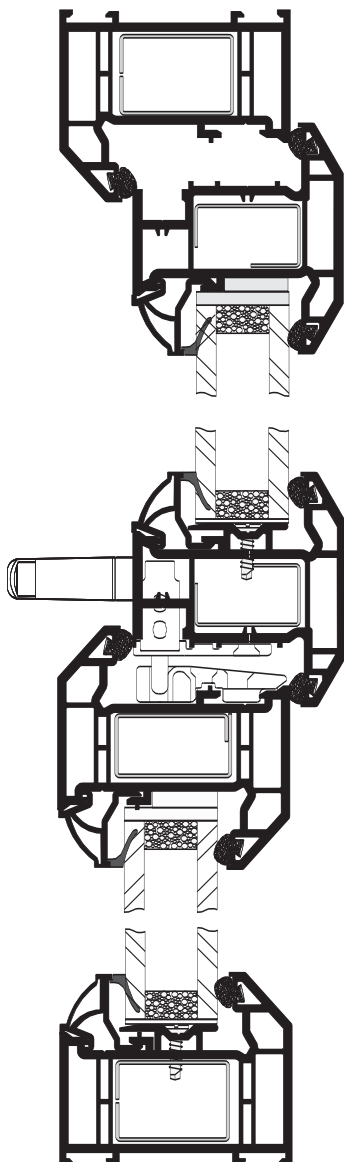

# specification

- z Profile:
  - z 70mm Diamond Suite Internally Glazed Window Bevelled [RIG]
- z Colours:
  - z White, Mahogany, Golden Oak, Mahogany on White,

- z Profiles used:
  - z 7001 Intermediate Outerframe
  - z 7002 Large Outerframe
  - z 7032 'Z' Transom/Mullion
  - z 7033 'T' Transom/Mullion
  - z 6060 Internally Beaded Sash
  - z 5850 Bead

Bevelled outerframes

Bevelled 'T' and 'Z' transom/mullions

Bevelled internally glazed window general assembly

- z Totally integrated 70mm system.
- z Full depth Euro Groove that is compatible with most types of hardware.
- z Lowline gasket as standard.
- z Complete compatibility with hinges, handles and hardware from the 65mm Diamond Suite.
- z Full range of aluminum and steel reinforcement.
- z Conforms to BS 7950 security standard.
- z Complimented by a full range of ancillary products.
- z Full range of co-ex bead styles capable of glazing 24mm and 28mm units.
- z Common sightlines for both 70mm and 65mm systems.
- z Internal and external glazing options available.
- z Dedicated reinforcement sections available for maximum strength.
- z Rolled-in Gasket [RIG].