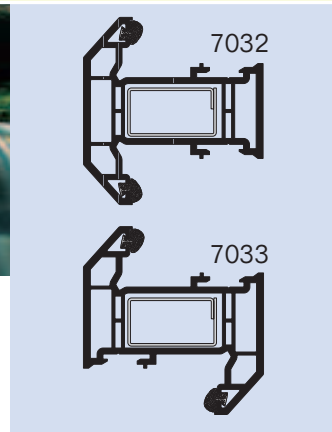

# specification

- z Profile:
  - z 70mm Diamond Suite Internally Glazed Window Bevelled [RIG]
- z Colours:
  - z White, Mahogany, Golden Oak, Mahogany on White,

- z Profiles used:
  - z 7001 Intermediate Outerframe
  - z 7002 Large Outerframe
  - z 7032 'Z' Transom/Mullion
  - z 7033 'T' Transom/Mullion
  - z 6060 Internally Beaded Sash
  - z 5850 Bead