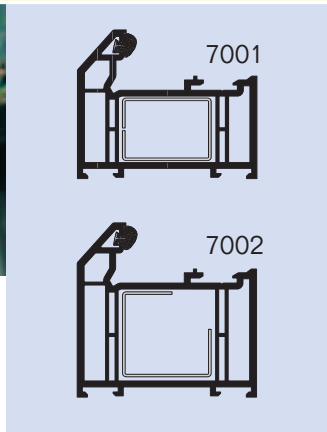

specification

- z Profile:
  - z 70mm Diamond Suite Internally Glazed Window Bevelled [RIG]
- z Colours:
  - z White, Mahogany, Golden Oak, Mahogany on White,

- z Profiles used:
  - z 7001 Intermediate Outerframe
  - z 7002 Large Outerframe
  - z 7032 'Z' Transom/Mullion
  - z 7033 'T' Transom/Mullion
  - z 6060 Internally Beaded Sash
  - z 5850 Bead

Bevelled outerframes